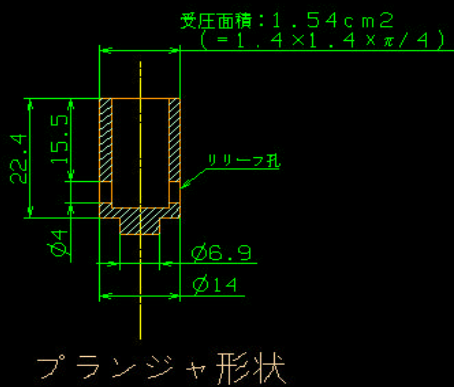

オイルポンプ作動状態 (BIRKIN KENT)

Environment
Auto-Geom
File
Parameter
Dimension
Figure
Info
Text
Views
Window
Appearance
Delete
FlexDesign
Group
Move
Offset
Trim
Circle
Line
Point
Spline
Loc Sel
Note
Column
Labels
Edit
Display
Parameters
Position
Left just
Cntr just
Right just
Fill just
Model mode
Large
Undo