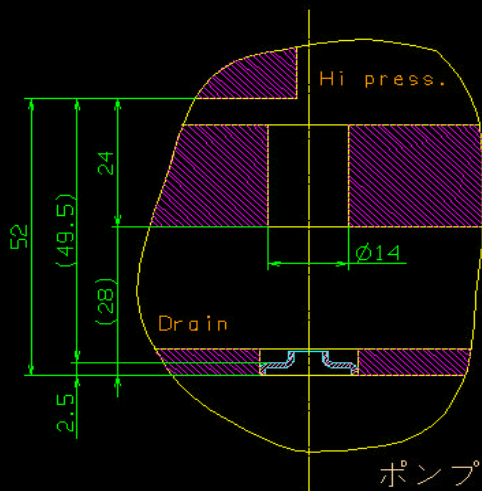

オイルポンプ作動状態 (BIRKIN KENT)

Environment
Auto-Geom
File
Parameter
Dimension
Figure
Info
Text
Views
Window
Appearance
Delete
FlexDesign
Group
Move
Offset
Trim
Circle
Line
Point
Spline
Loc Sel
Note
Column
Labels
Edit
Display
Parameters
Position
Left just
Cntr just
Right just
Fill just
Model mode
Large
Undo