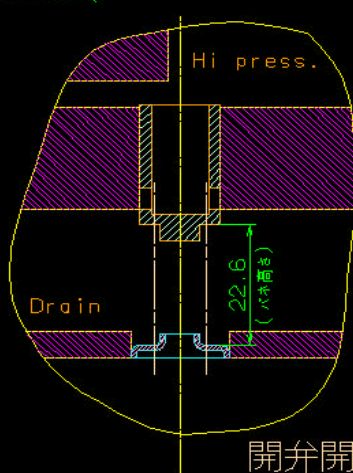

オイルポンプ作動状態 (BIRKIN KENT)

Environment
Auto-Geom
File
Parameter
Dimension
Figure
Info
Text
Views
Window
Appearance
Delete
FlexDesign
Group
Move
Offset
Trim
Circle
Line
Point
Spline
Loc Sel
Note
Column
Labels
Edit
Display
Parameters
Position
Left just
Cntr just
Right just
Fill just
Model mode
Large
Undo