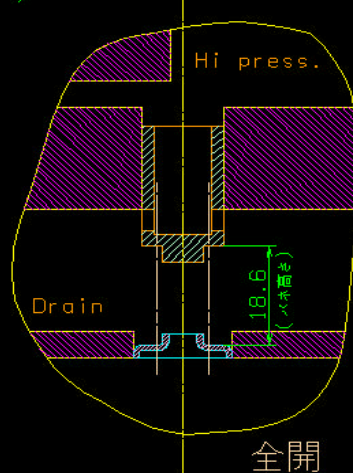

オイルポンプ作動状態 (BIRKIN KENT)

Environment
Auto-Geom
File
Parameter
Dimension
Figure
Info
Text
Views
Window
Appearance
Delete
FlexDesign
Group
Move
Offset
Trim
Circle
Line
Point
Spline
Loc Sel
Note
Column
Labels
Edit
Display
Parameters
Position
Left just
Cntr just
Right just
Fill just
Model mode
Large
Undo