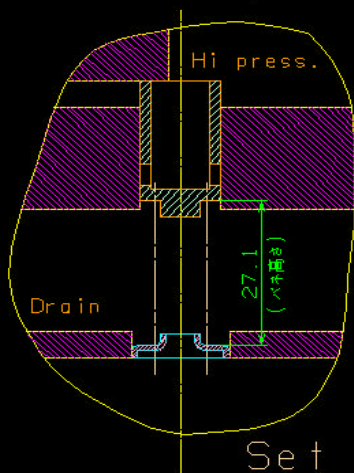

オイルポンプ作動状態 (BIRKIN KENT)

Environment
Auto-Geom
File
Parameter
Dimension
Figure
Info
Text
Views
Window
Appearance
Delete
FlexDesign
Group
Move
Offset
Trim
Circle
Line
Point
Spline
Loc Sel
Note
Column
Labels
Edit
Display
Parameters
Position
Left just
Cntr just
Right just
Fill just
Model mode
Large
Undo